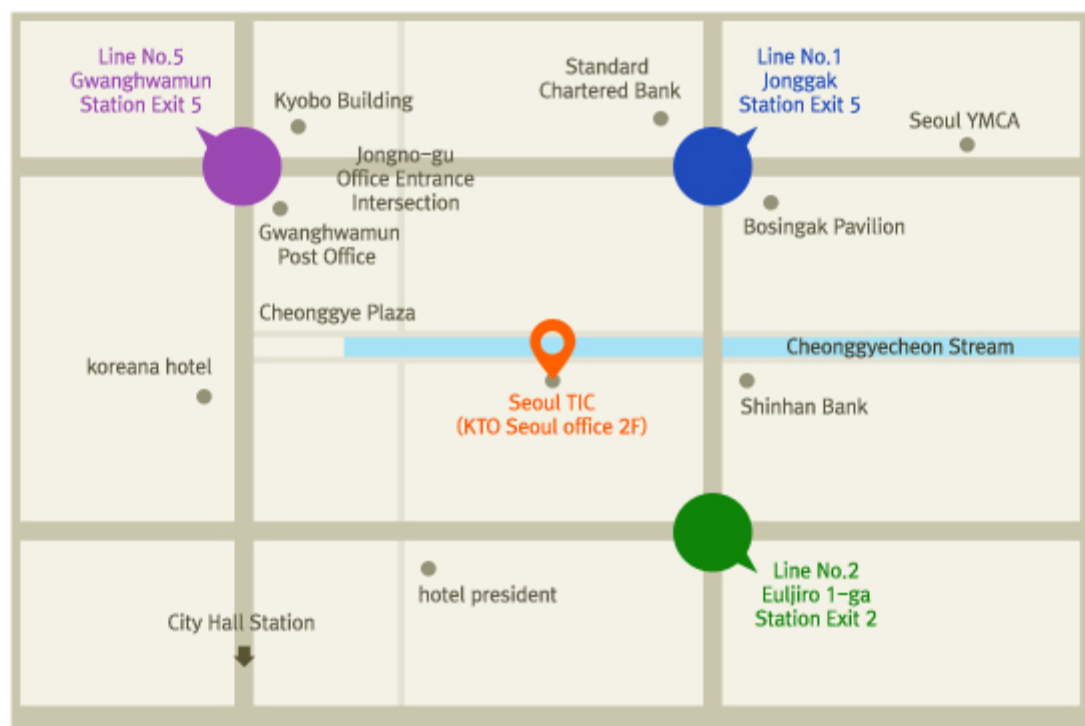

Notes and Inquiries for Rush Ticket Use

- ▲ The number of Rush Tickets available each day is limited; ticket purchase is unavailable after all tickets are sold.
- ▲ Rush Ticket issuing is not available online. You must visit the Rush Ticket operating center to receive tickets.
- ▲ The Korea Tourism Organization does not make any profit from the sales of the performance tickets and/or Rush Ticket service.